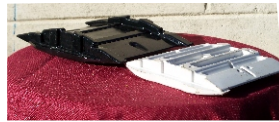

# Snow - Cut (pat. Pending)

2  
Cutters in  
one!!

**Snowplowable marker**

**Snowplowable Shallow Cut**

**Snowplowable** Pavement Markers Have long been a very **expensive Marker to install.**

**A Big Part of the cost is cutting the receiving slot for the casting!!**

**NO More..**

Here is a cutter that uses **Carbide** instead of Diamonds and Can be powered by your Cold planer **on a Skid Steer!!** Just take the

" Remove - It Drum"™ off and put this cutter on!!

**It is that simple.**