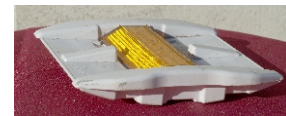

# Snow - Cut (pat. Pending)

2  
Cutters in  
one!!

**Snowplowable marker**

**Snowplowable Shallow Cut**

**Snowplowable** Pavement Markers Have long been a very **expensive Marker to install.**

**A Big Part of the cost is cutting the receiving slot for the casting!!**

**NO More..**

Here is a cutter that uses **Carbide** instead of Diamonds and Can be powered by your Cold planer **on a Skid Steer!!** Just take the

" Remove - It Drum"™ off and put this cutter on!!

**It is that simple.**